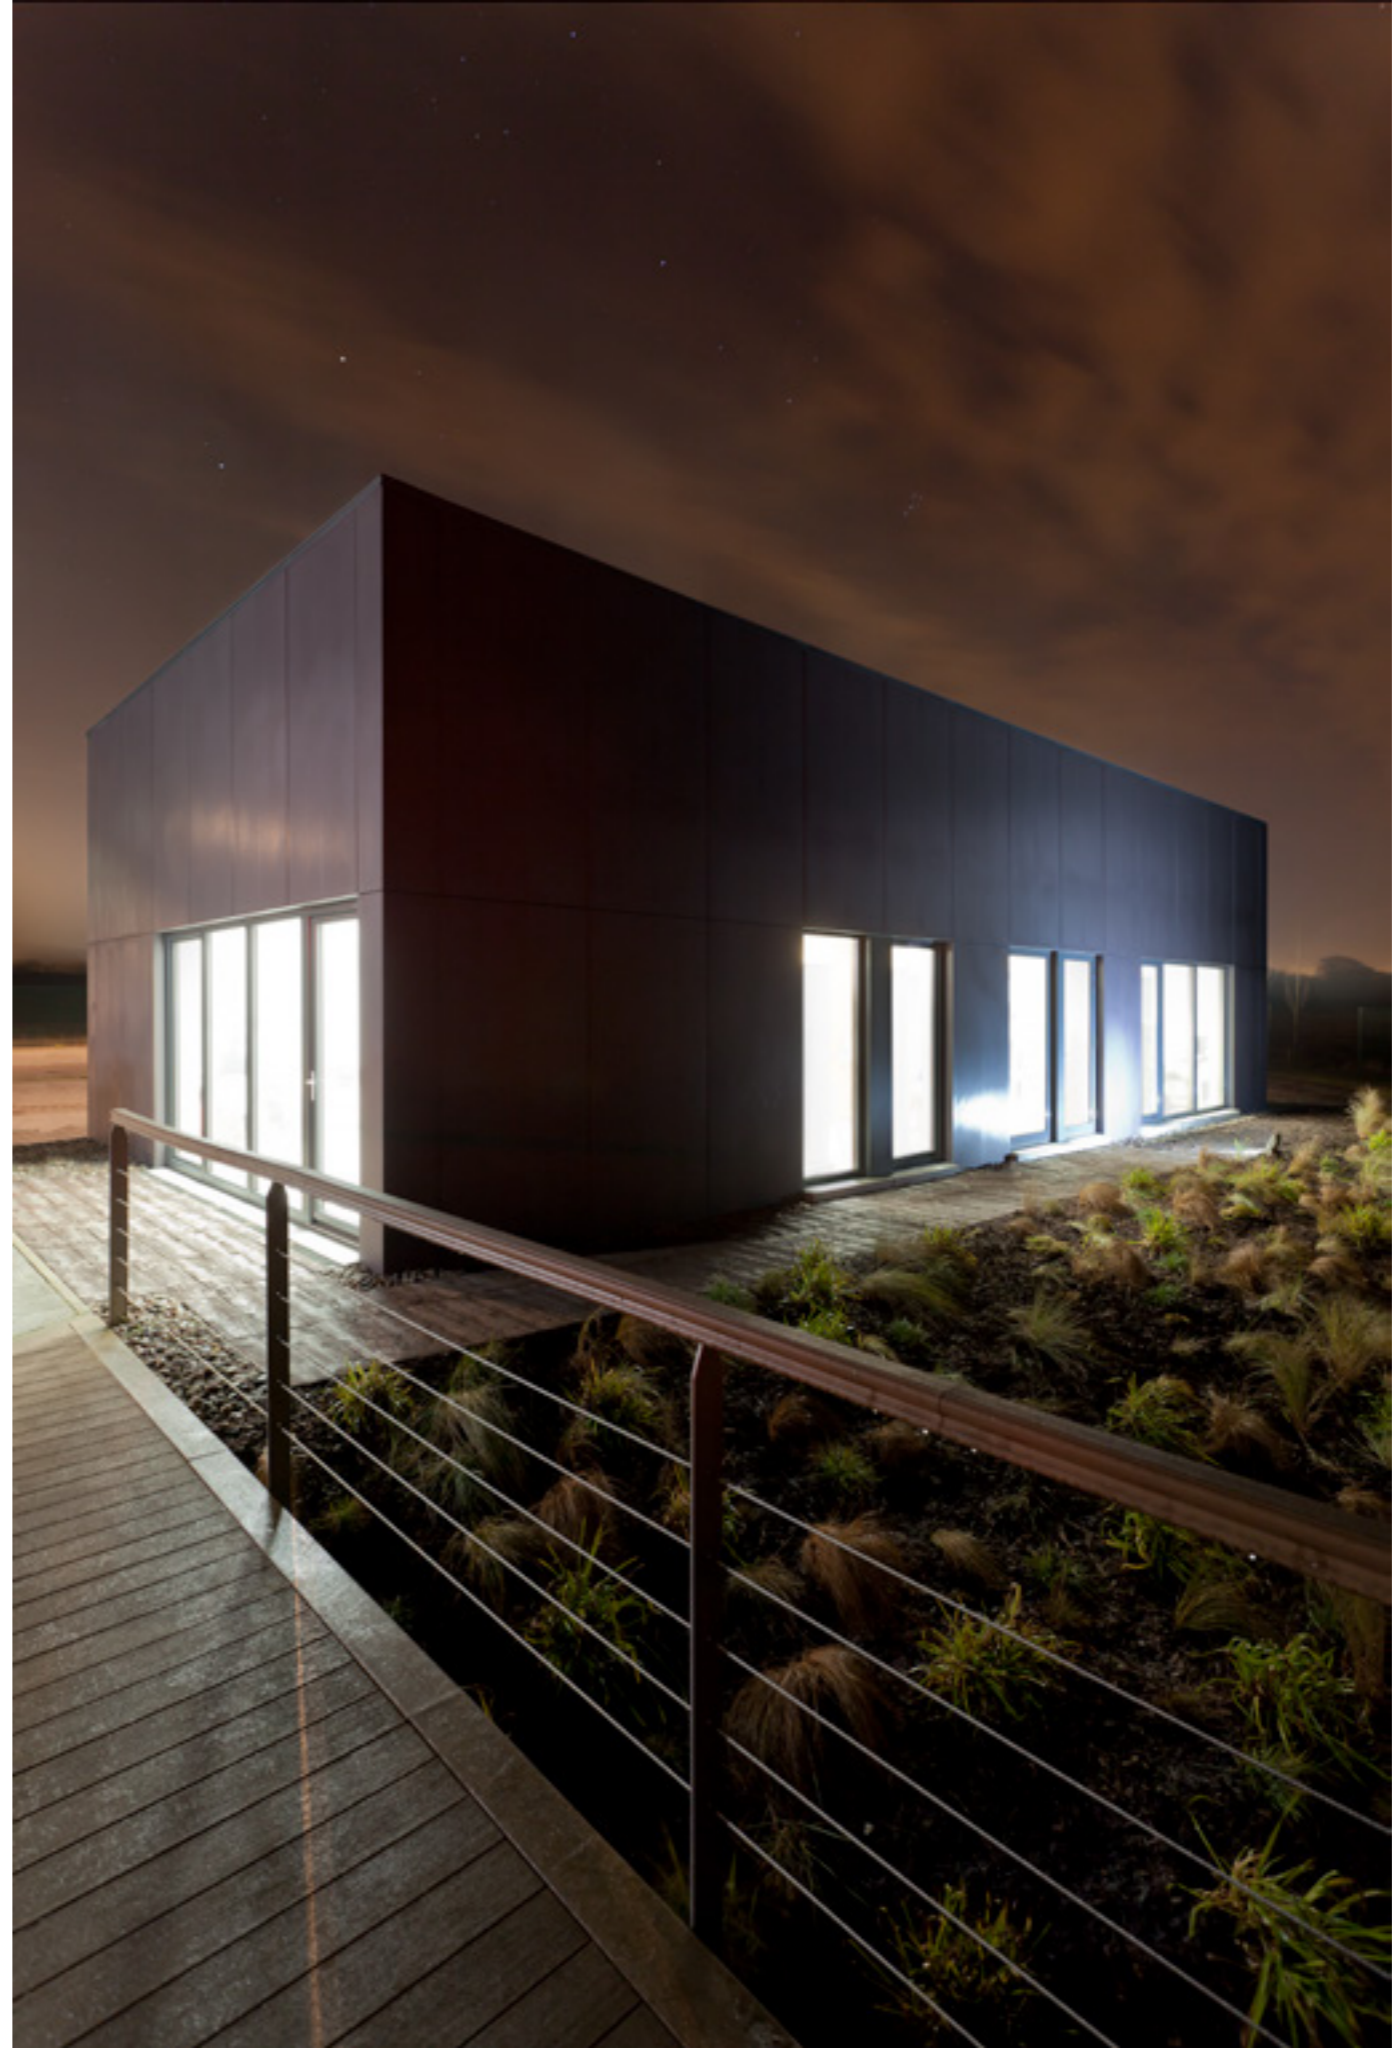

Ag

Architectural Photography

Patrick Jameson

07775 912 668

info@agarchitectural.com

BRE Innovation Centre, Ravenscraig
for
Kraft Architecture

Brutti Compadres, Glasgow
for
ZM Architecture and
Silo Design and Build

Brutti Compadres, Glasgow
for
ZM Architecture and
Silo Design and Build

Sheltered Housing, Glasgow
for
Anderson Bell + Christie

Sheltered Housing, Glasgow
for
Anderson Bell + Christie

Window on the Mack,
Glasgow School of Art
for
ZM Architecture

BRE Innovation Centre, Ravenscraig
for
Kraft Architecture

BRE Innovation Centre, Ravenscraig
for
Kraft Architecture

Urban model
for
ZM Architecture

Social Housing, Scottish Borders
for
Anderson Bell + Christie